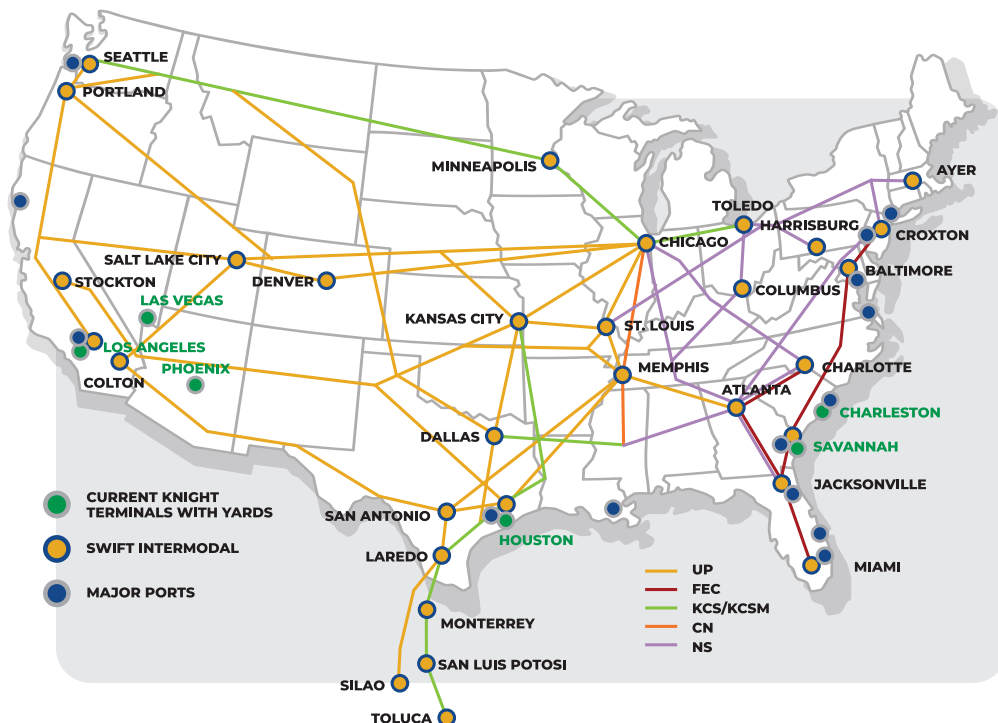

LEVERAGE OUR NETWORK OF SERVICES

ASSET CAPABILITIES

- 18,000+ tractor fleet
- 75,000 trailers
- 60+ regional service centers
- Capacity for Live/Drop
- Online Tracking
- Servicing Mexico and Canada

WAREHOUSING CAPABILITIES

- Customized warehouse & distribution solutions
- Facility Lease, Build & Design
- Labor
- Warehouse Management System (WMS)
- Project Management
- Custom Packaging, Labeling and Sequencing

Knight-Swift is now the industry's largest full truckload carrier serving a wide range of customers in a broad array of industries.

Headquartered in Phoenix, AZ, we provide the full complement of truckload & logistics services.

INTERMODAL CAPABILITIES

- Long haul (700 miles or greater) w/ greatest cost efficiency
- 625 Drayage tractors
- BNSF rail partner
- Union Pacific in the west, Norfolk Southern in the east, Kansas City Southern & FEX in Mexico rail partnerships
- Immediate capacity available in Atlanta outbound, Kansas City outbound and Dallas outbound

LOGISTICS CAPABILITIES

- 10,000 qualified carriers
- Power Only offering, leveraging our 75,000 fleet trailer network
- GPS Tracking
- Expedited & team transport options
- Market competitive pricing

PORT SERVICES CAPABILITIES

- 300+ Clean-Asset tractors
- 200+ Port Certified third party carriers
- 1400+ Owned chassis with access to 5 independent pools
- Port Drayage at all major ports with short & long haul capacity
- 122,000 sq. ft. Warehouse in Rancho Dominguez, CA with cross docking, transloading, order fulfillment, ticketing and labeling