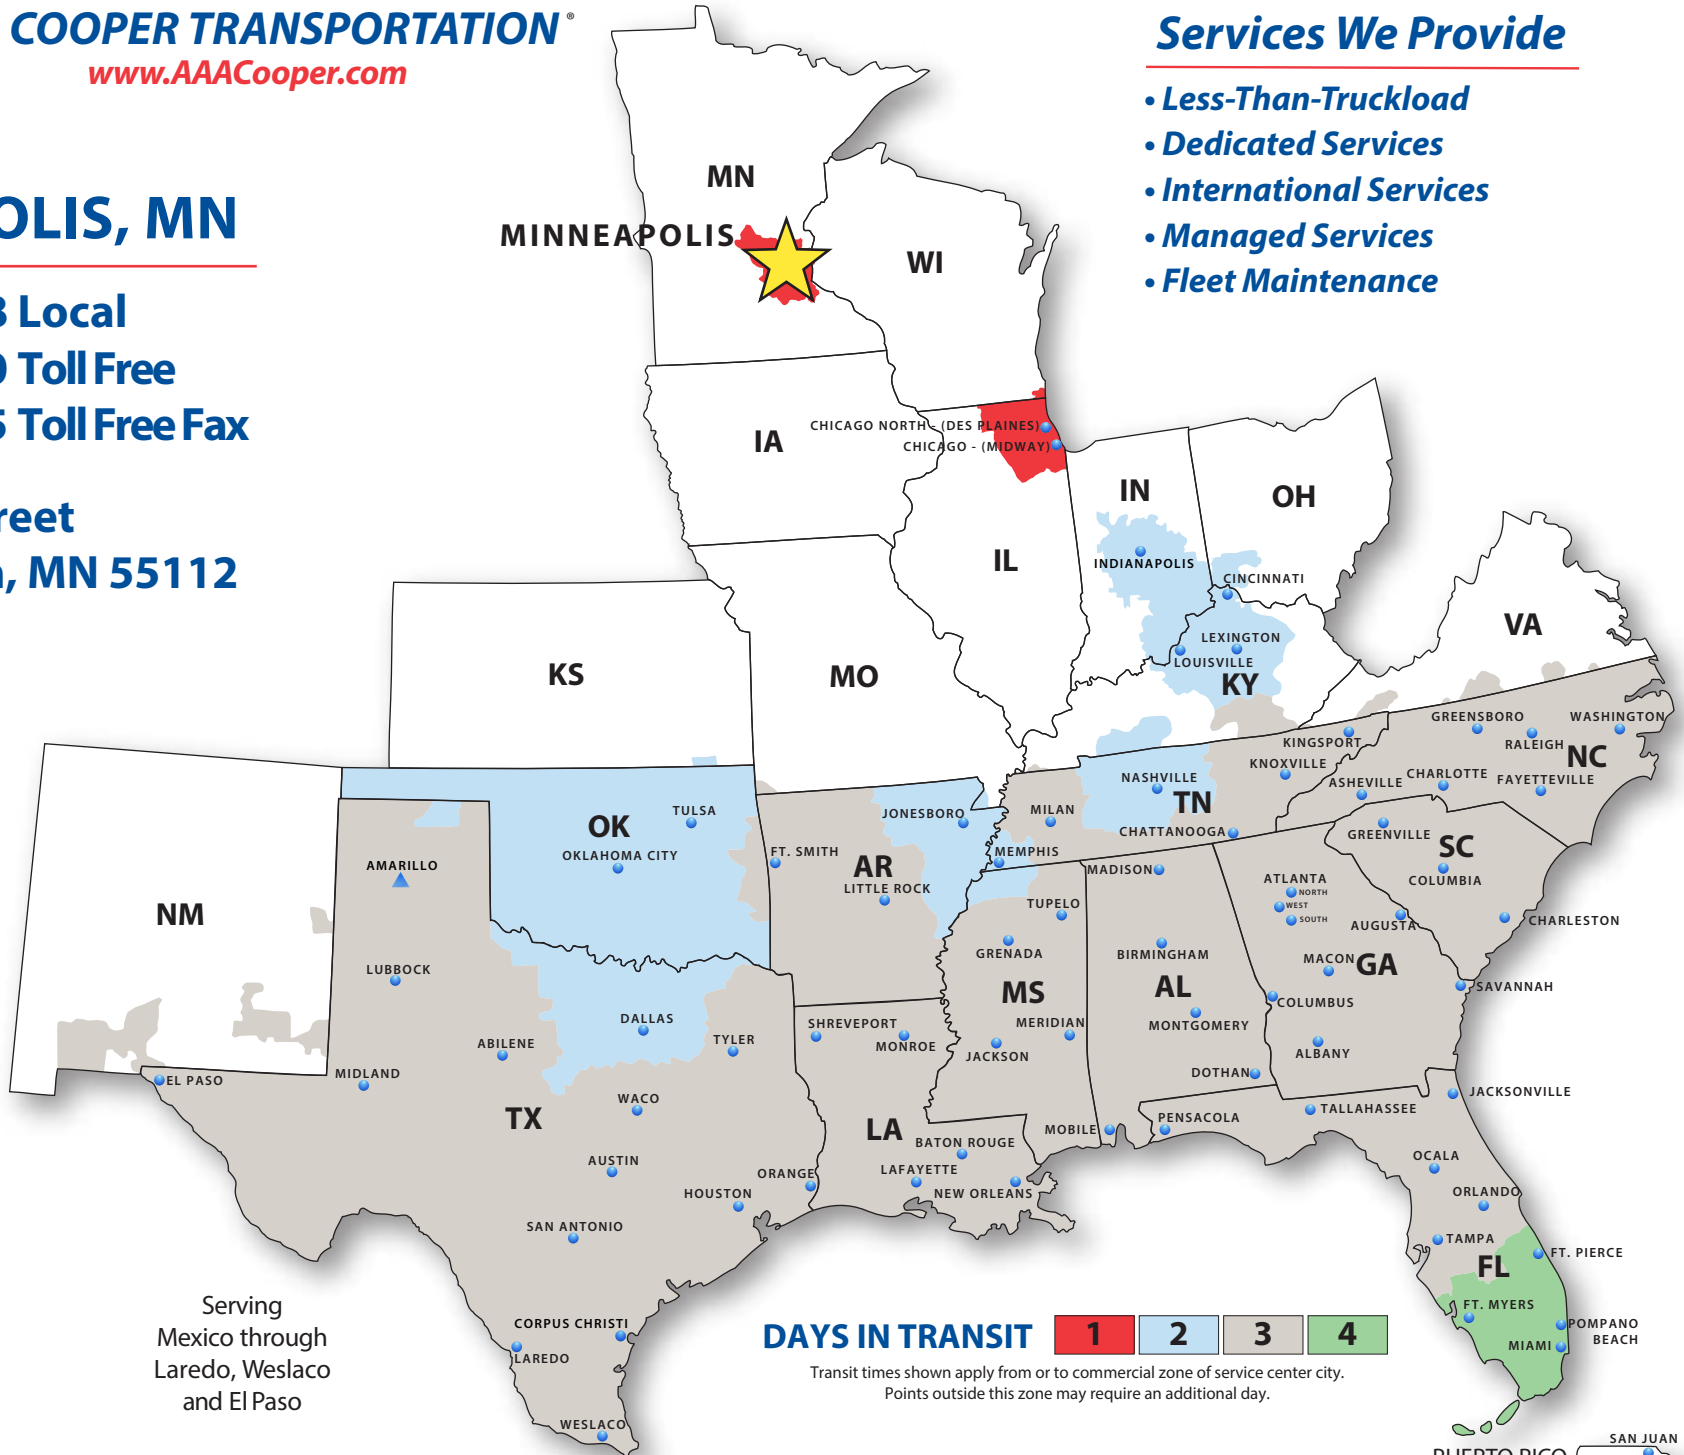

AAA COOPER TRANSPORTATION®

www.AAACooper.com

MINNEAPOLIS, MN

651-638-9288 Local

800-283-5420 Toll Free

855-206-5295 Toll Free Fax

50 NW 14th Street

New Brighton, MN 55112

Services We Provide

- Less-Than-Truckload
- Dedicated Services
- International Services
- Managed Services
- Fleet Maintenance

Serving Mexico through Laredo, Weslaco and El Paso

DAYS IN TRANSIT

Transit times shown apply from or to commercial zone of service center city. Points outside this zone may require an additional day.

PUERTO RICO WEEKLY SAILINGS